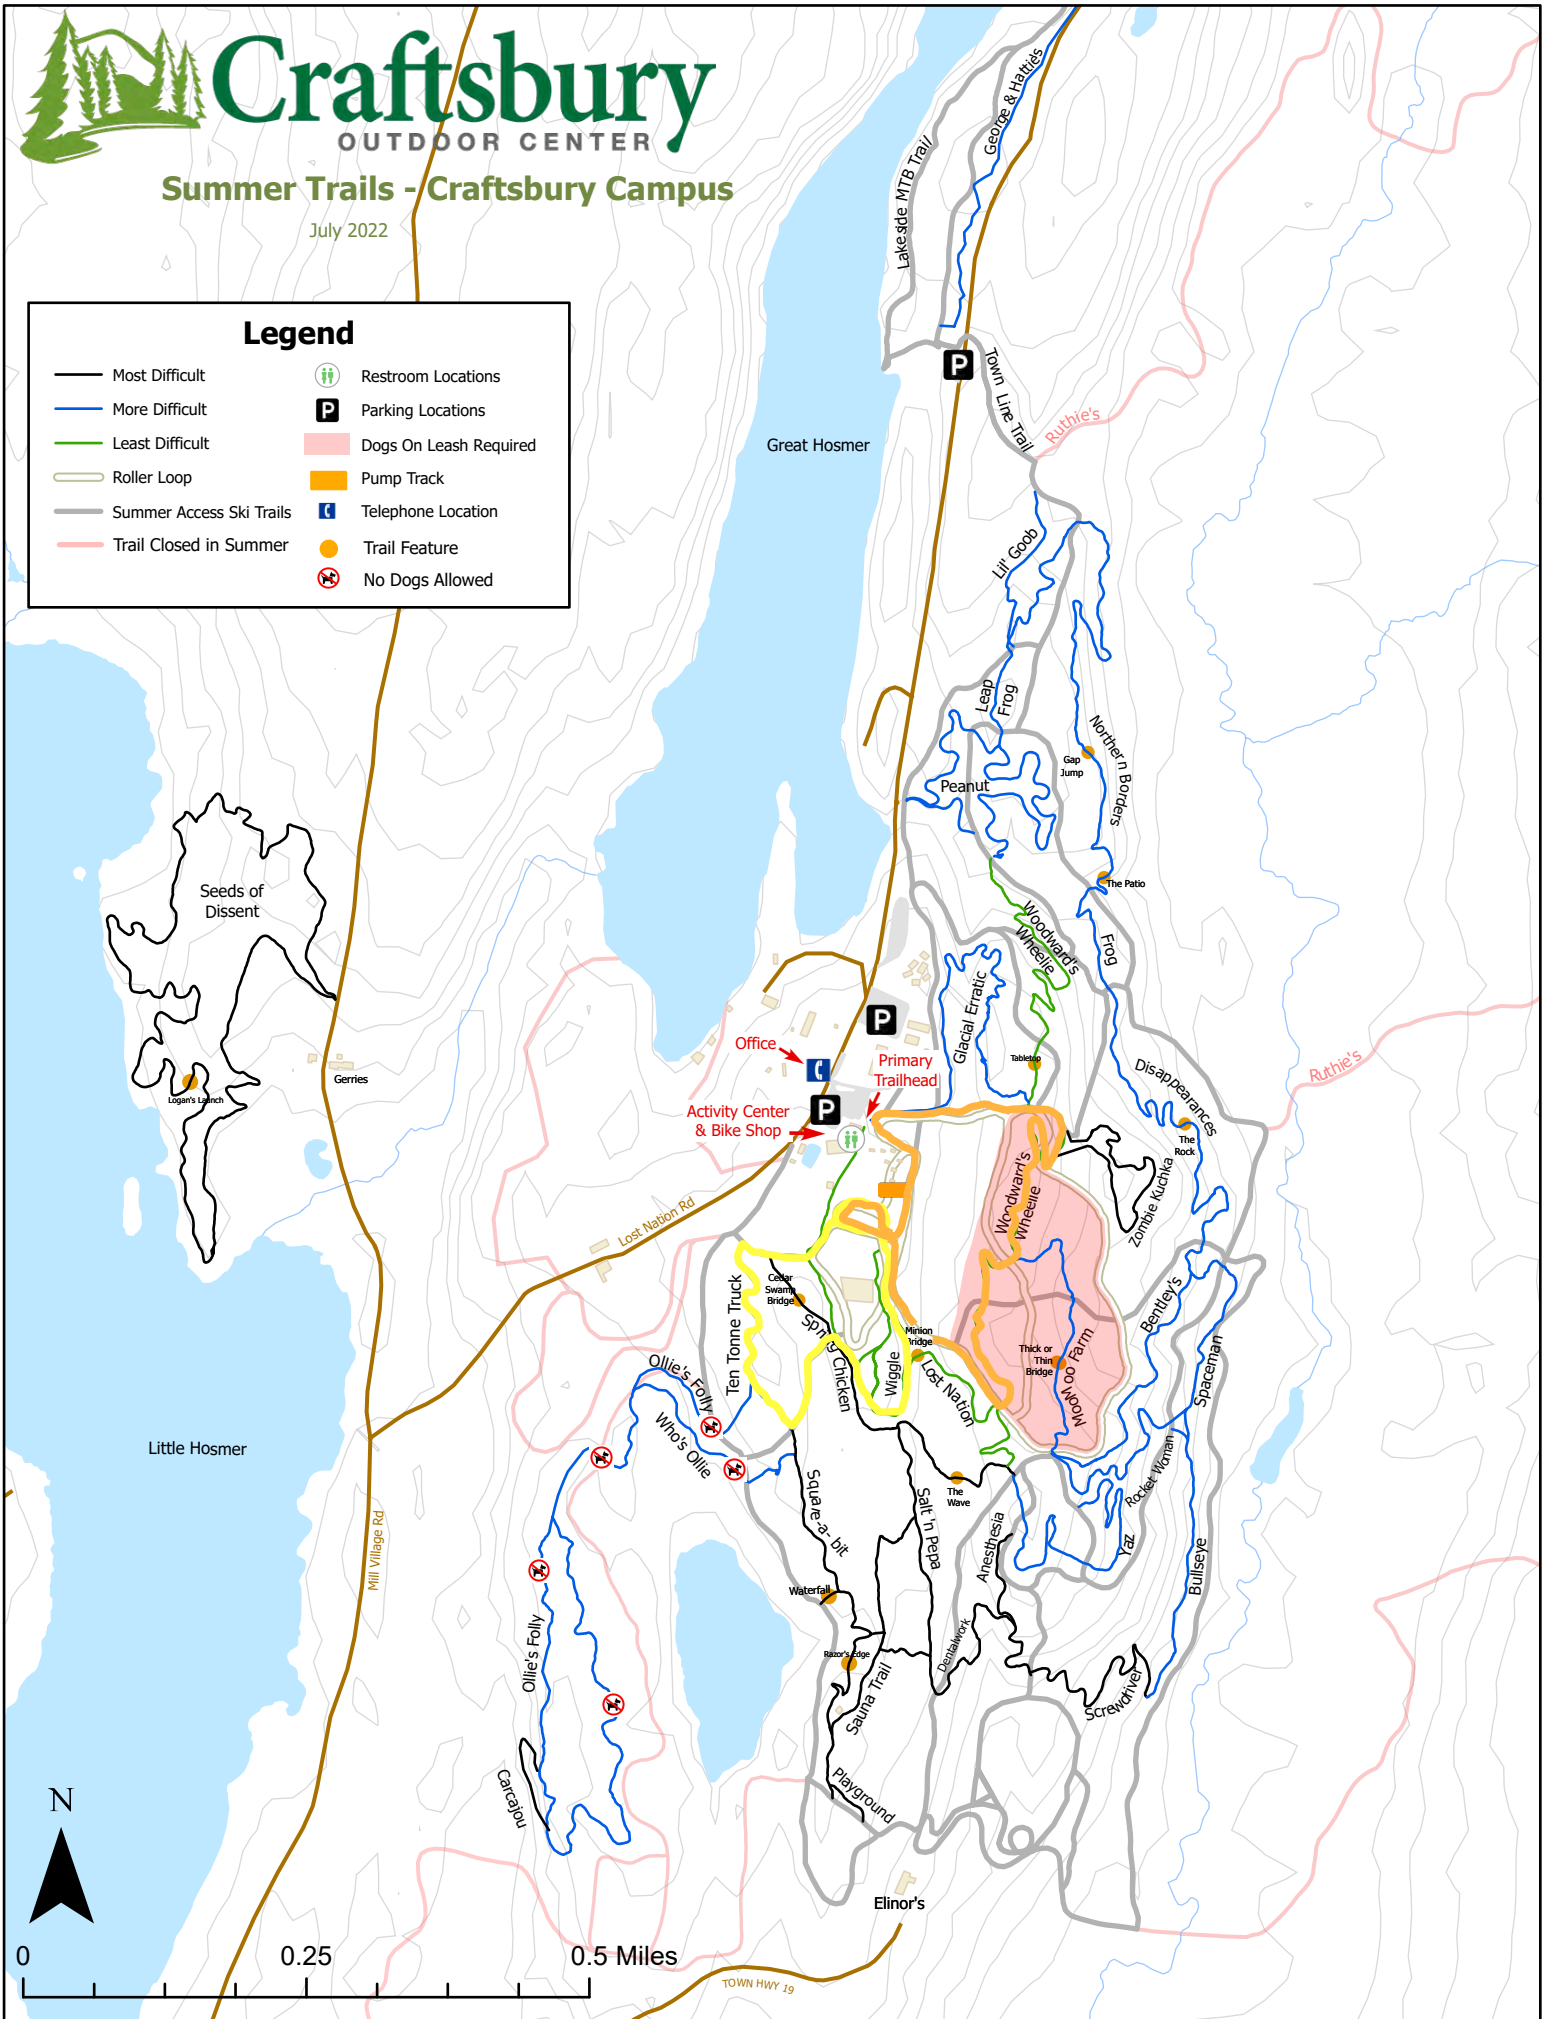

Craftsbury

OUTDOOR CENTER

Summer Trails - Craftsbury Campus

July 2022

Legend

- Most Difficult
- More Difficult
- Least Difficult
- Roller Loop
- Summer Access Ski Trails
- Trail Closed in Summer
- Restroom Locations
- Parking Locations
- Dogs On Leash Required
- Pump Track
- Telephone Location
- Trail Feature
- No Dogs Allowed

TOWN HWY 19