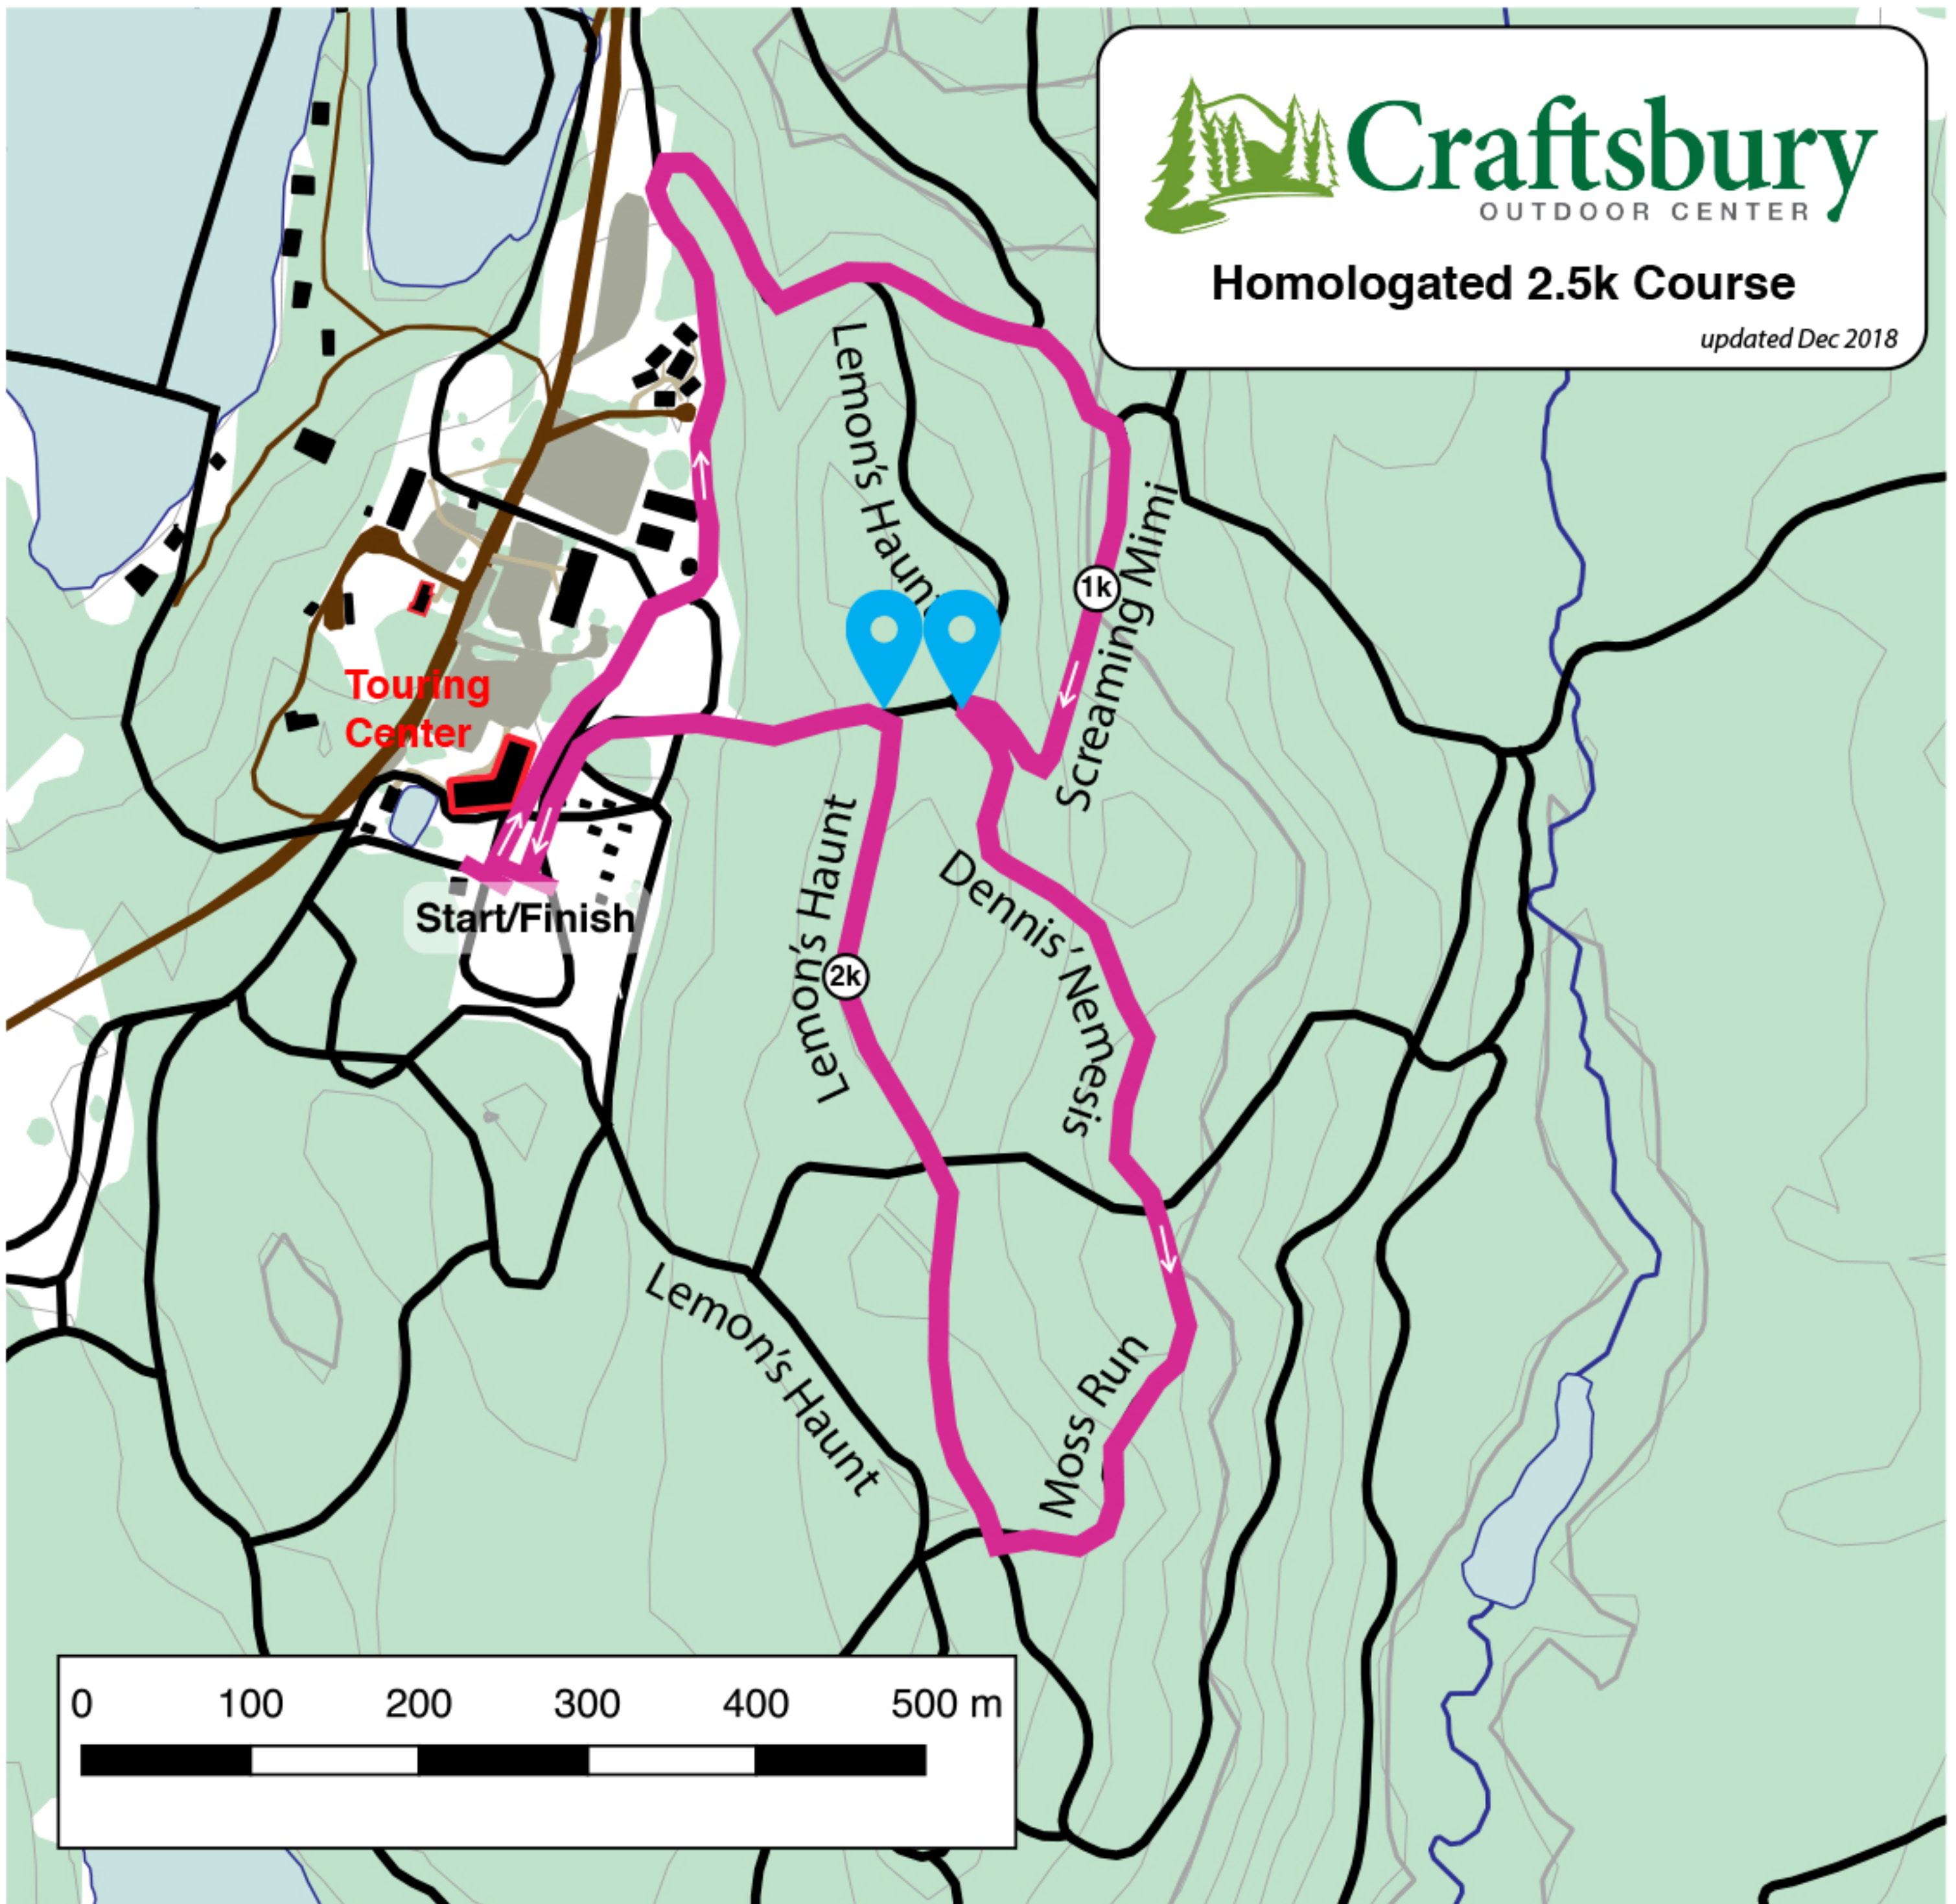

Craftsbury

OUTDOOR CENTER

Homologated 2.5k Course

updated Dec 2018

Course length:	2,668m	Height difference (HD):	30m	Lowest point:	333m
Course category:	D	Maximum climb (MC):	23m	Highest point:	363m
		Total climb (TC):	84m		

A-climb B-climb C-climb descent undulated terrain