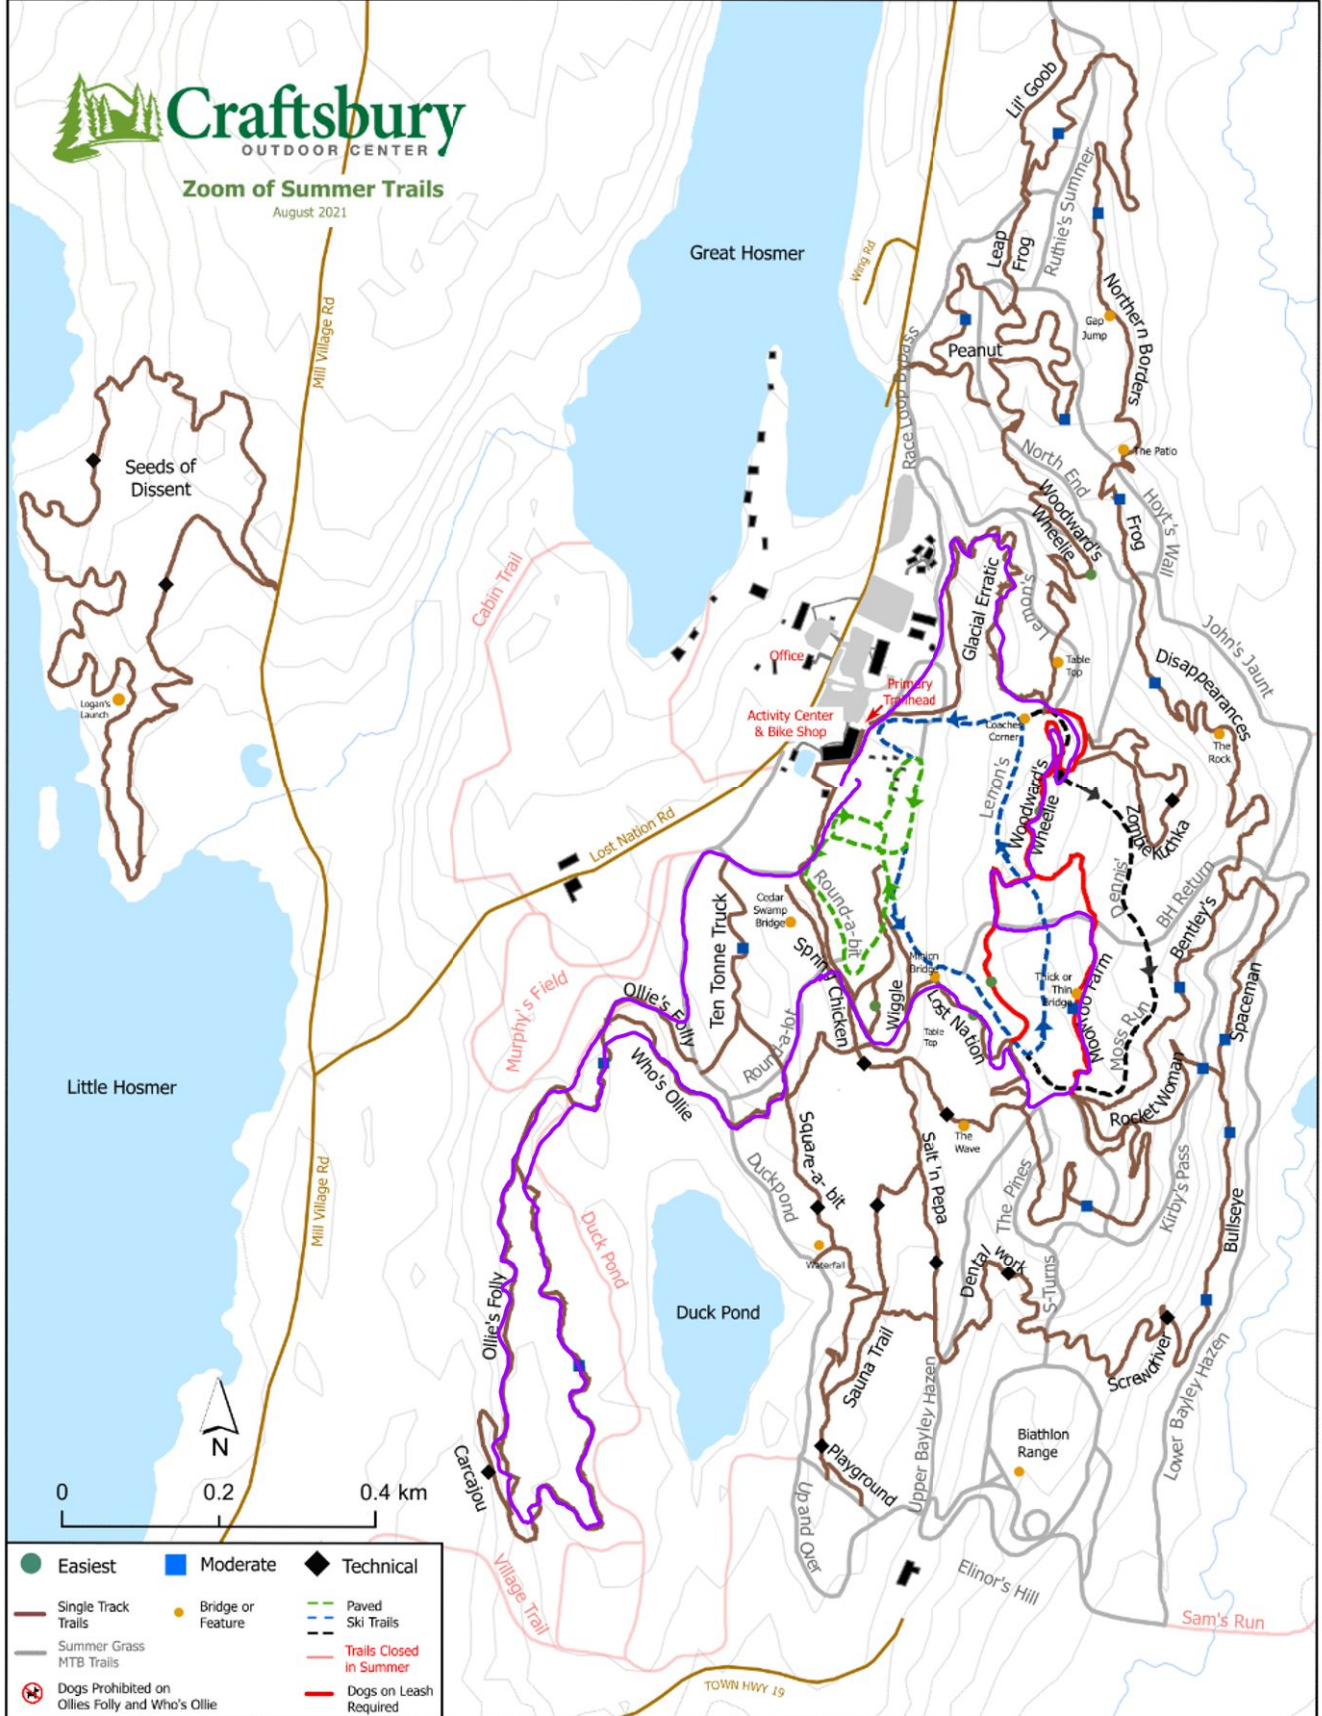

# Craftsbury OUTDOOR CENTER

## Zoom of Summer Trails

August 2021

Great Hosmer

Seeds of Dissent

Little Hosmer

Duck Pond

0 0.2 0.4 km

	<b>Easiest</b>		<b>Moderate</b>		<b>Technical</b>
	Single Track Trails		Bridge or Feature		Paved
	Summer Grass MTB Trails				Ski Trails
	Dogs Prohibited on Ollie's Folly and Who's Ollie				Trails Closed in Summer
					Dogs on Leash Required

TOWN HWY 19

Sam's Run